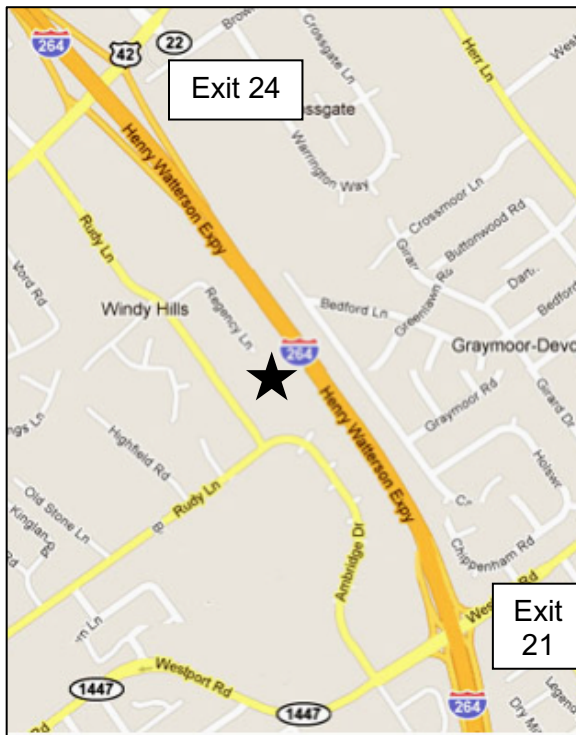

Address Calvin Academy of Music
2501 Rudy Lane
Louisville, KY 40207

Calvin Academy of Music
Calvin Presbyterian Church
2501 Rudy Lane
Louisville, KY 40207

Calvin Academy of Music 2018 – 2019

Calvin Presbyterian Church
2501 Rudy Lane
Louisville, Kentucky 40207
502.777.7937