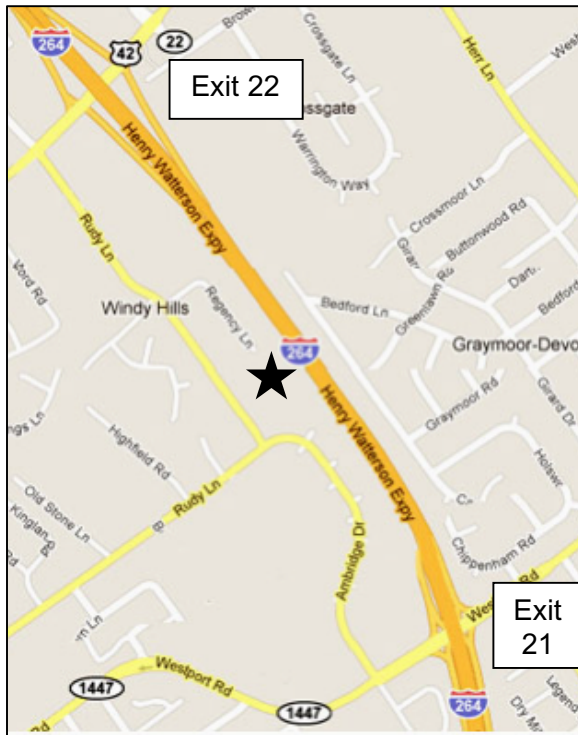

Address Calvin Academy of Music
2501 Rudy Lane
Louisville, KY 40207

Calvin Academy of Music
Calvin Presbyterian Church
2501 Rudy Lane
Louisville, KY 40207

Calvin Academy of Music 2017 – 2018

Calvin Presbyterian Church
2501 Rudy Lane
Louisville, Kentucky 40207